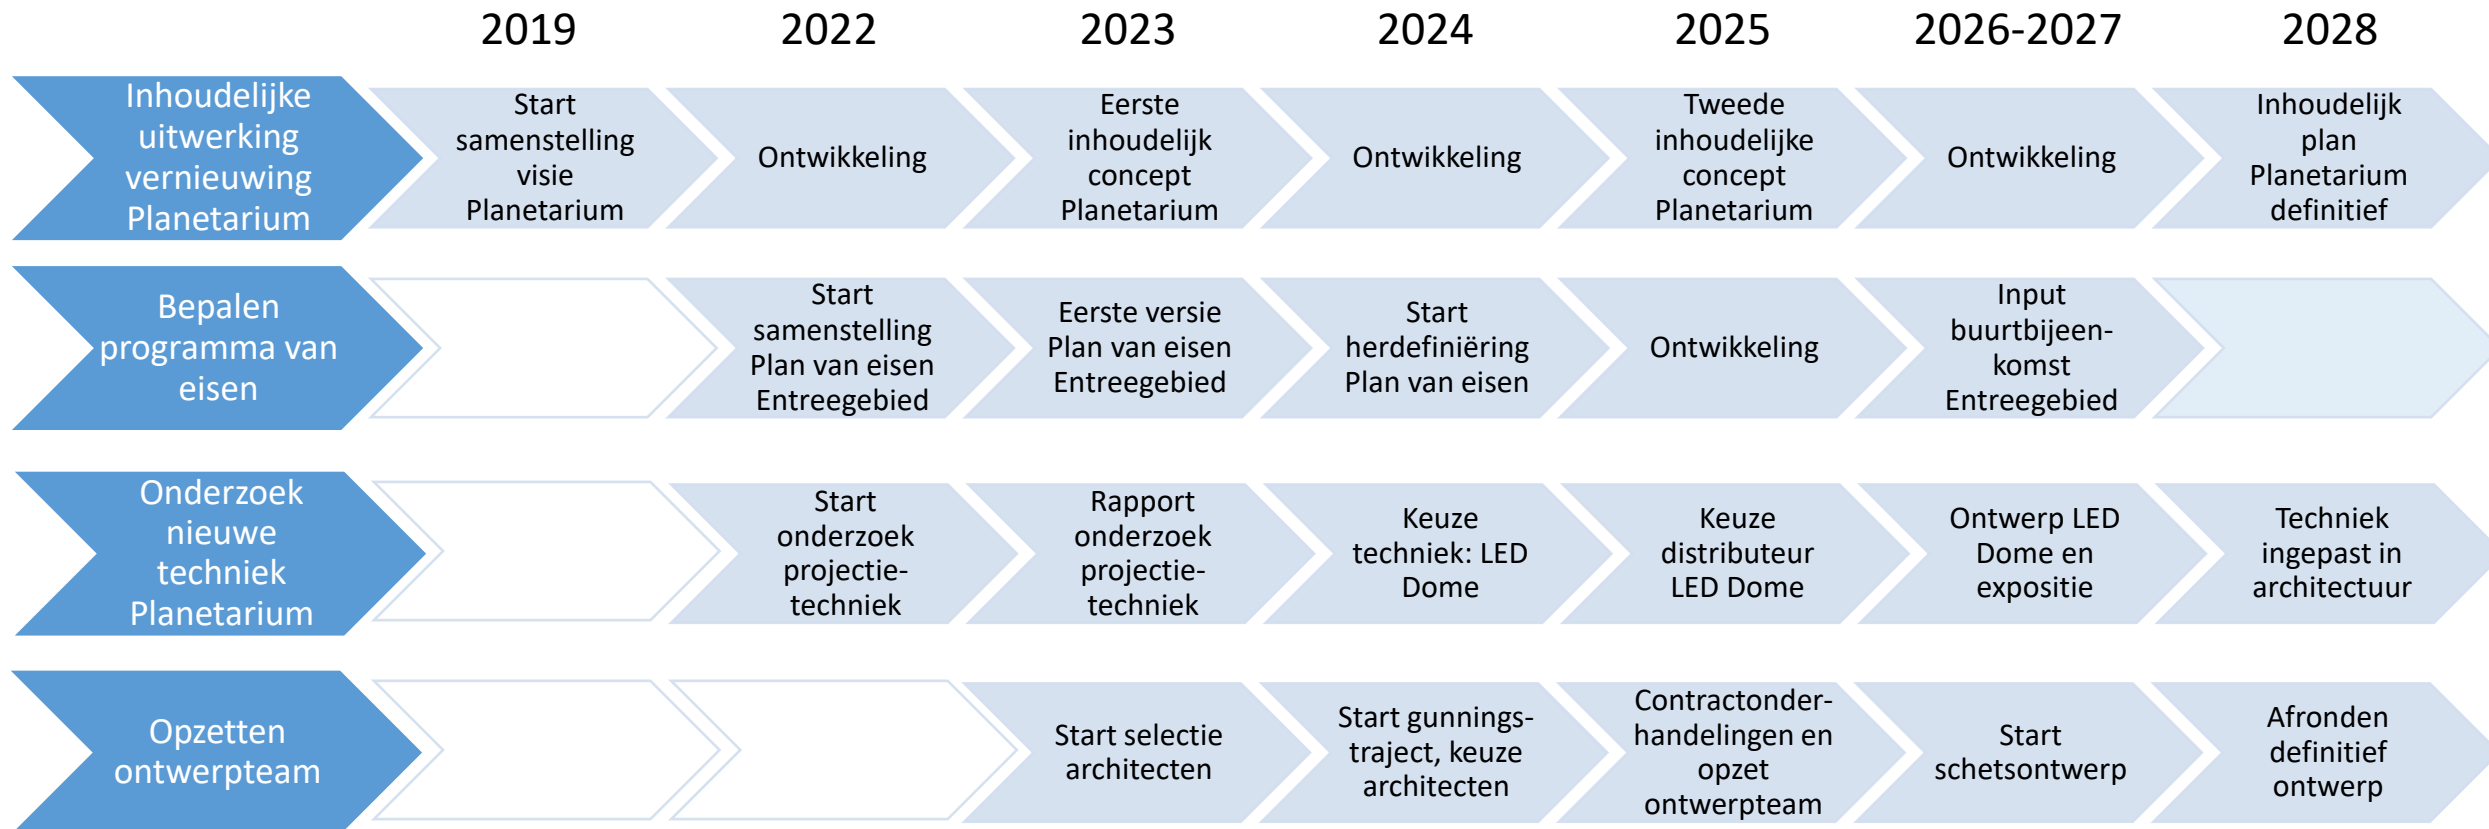

Open until 17:00 on Wednesdays

PARK  
DIEREN  
BRUGBOED

Planetarium

Micro

Meso

Macro

**Proposed 360° hyperdome configuration**

# Timeline project

**ARTIS**