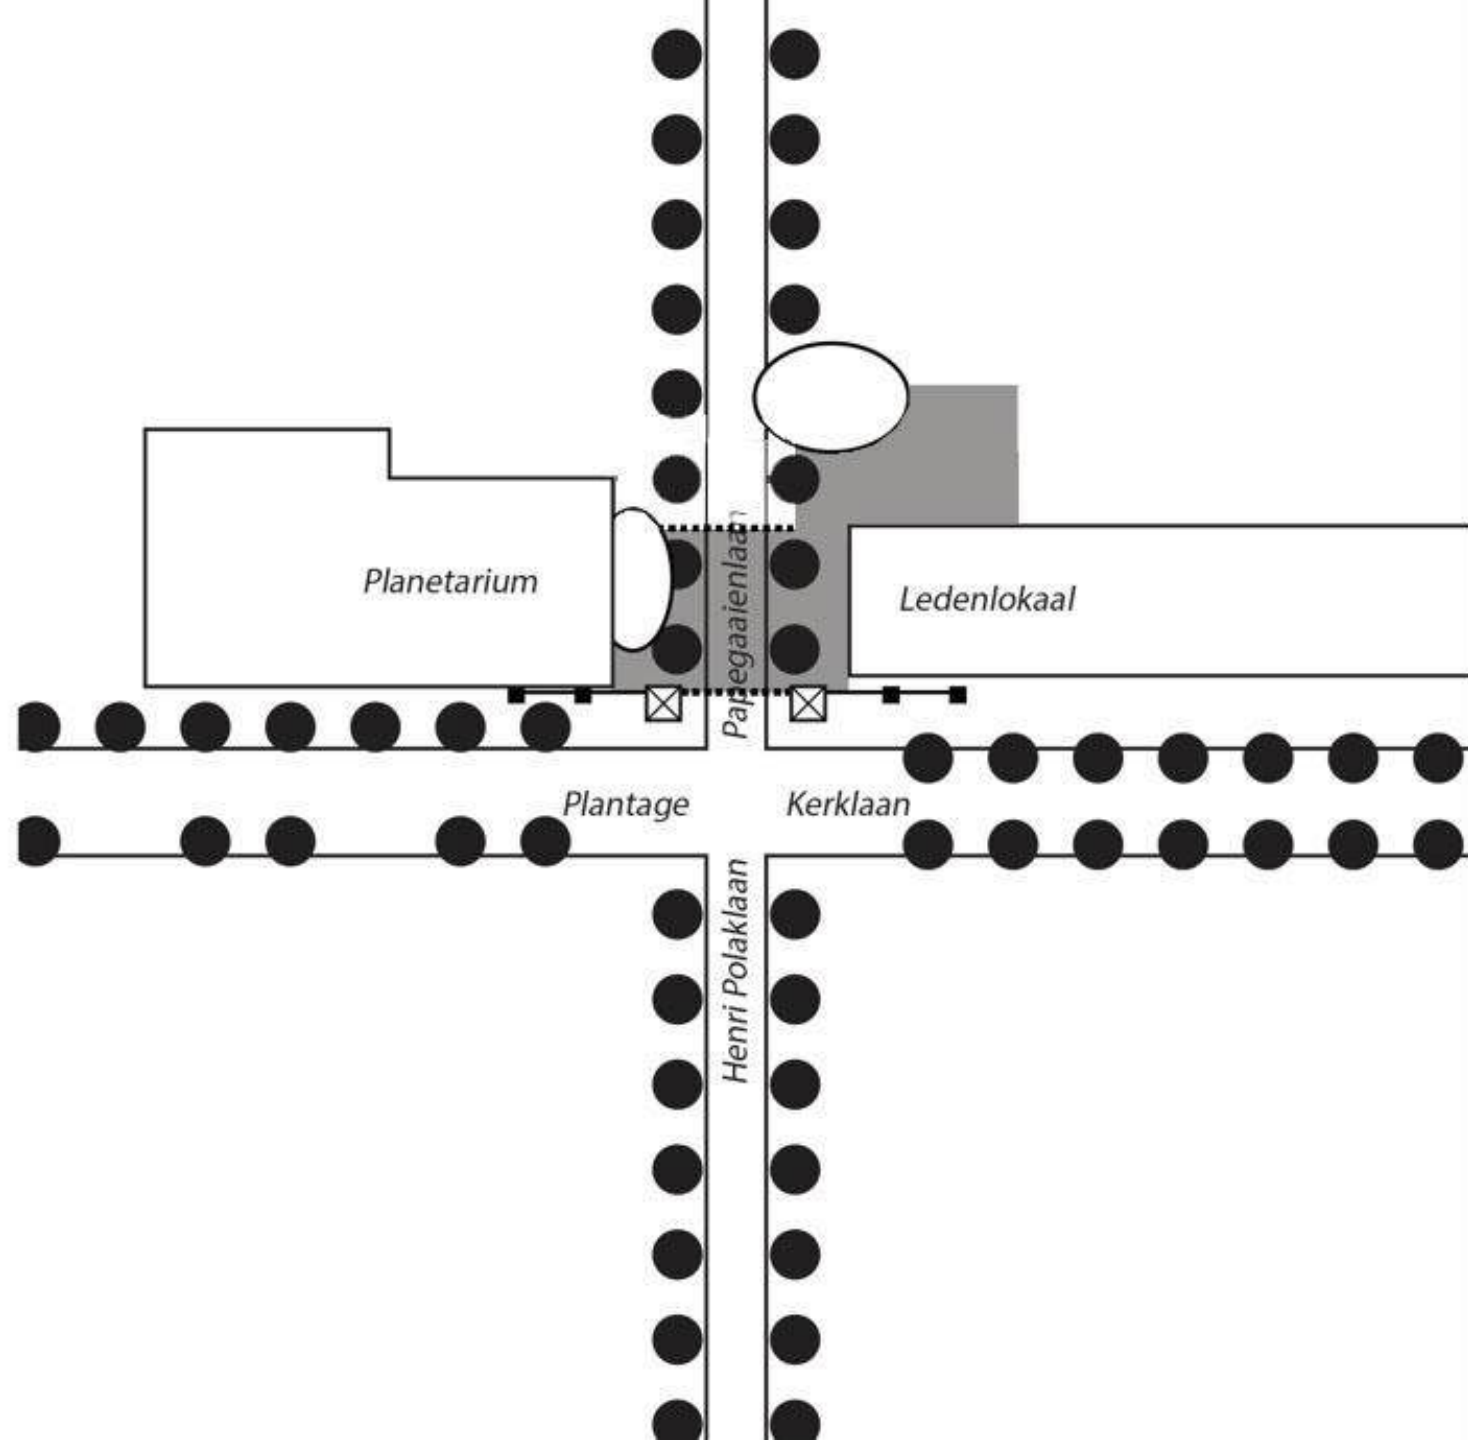

Open until 17:00 on Wednesdays

PARK  
DIEREN  
BRUGBOED

Planetarium

Micro

Meso

Macro

**Proposed 360° hyperdome configuration**