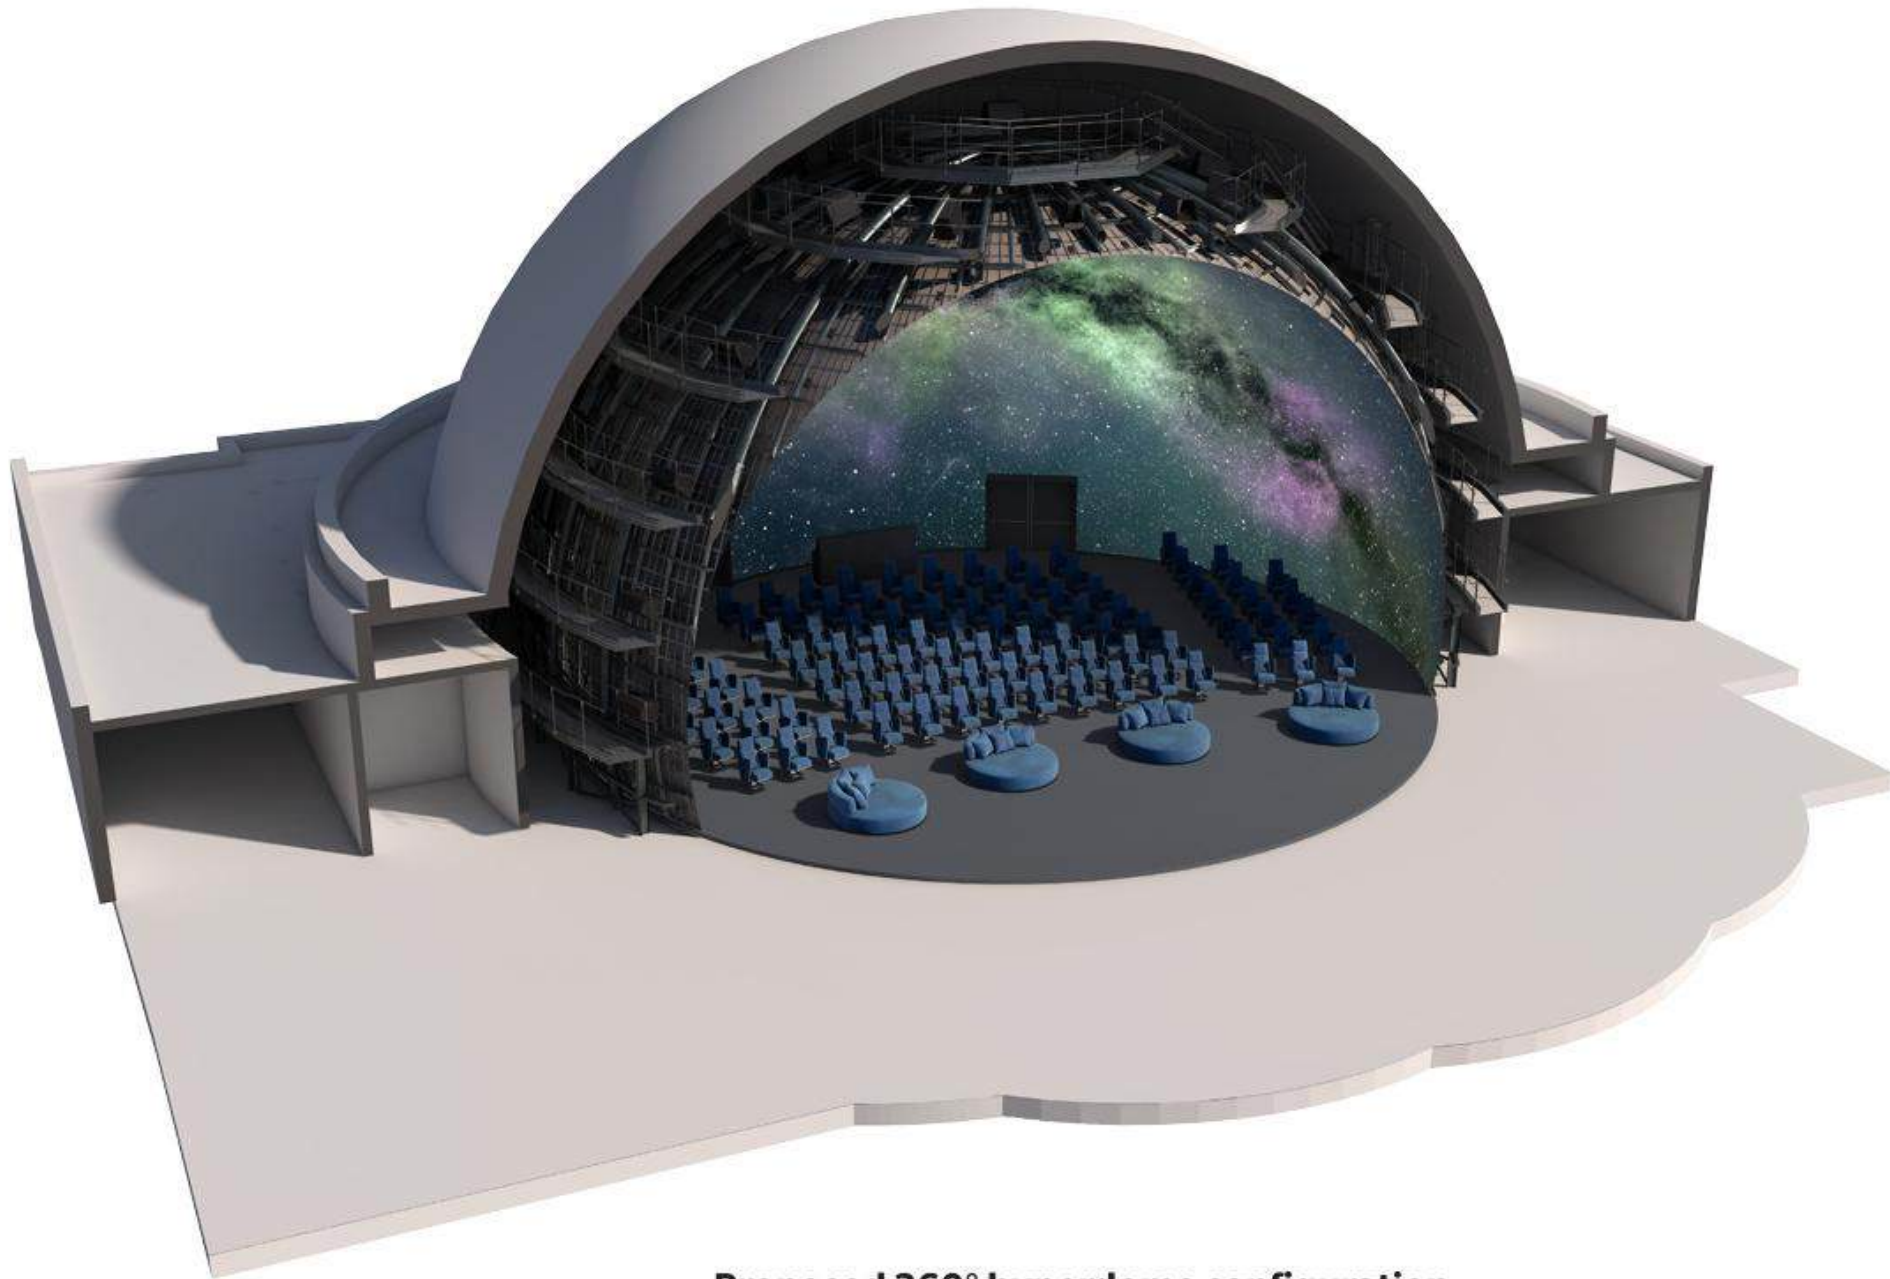

Open until 17:00 on Wednesdays

PARK  
DIEREN  
BRUGBOED

Planetarium

Micro

Meso

Macro

**Proposed 360° hyperdome configuration**

# Timeline project

**ARTIS**